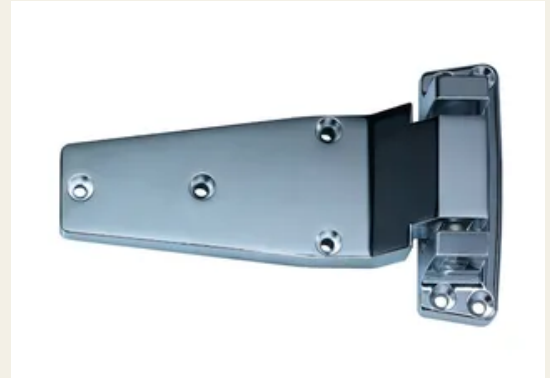

RETRO 0/24/32mm, 50 kg

RETRO

RETRO 0/24/32mm, 50 kg

Technical specifications

- 0 / 24 / 32 mm
- 50 kg

Accessories

-
-
-
-
-

Dimensions

[mm] 0 / 24 / 32

XXXXXXXXXXXXXXXXXXXX

XXXXX

ZAMAK

XXXXXXXXXX

XXXXXXXXXXXXXX

XXXXX XXXXXXXXXXXX

180°