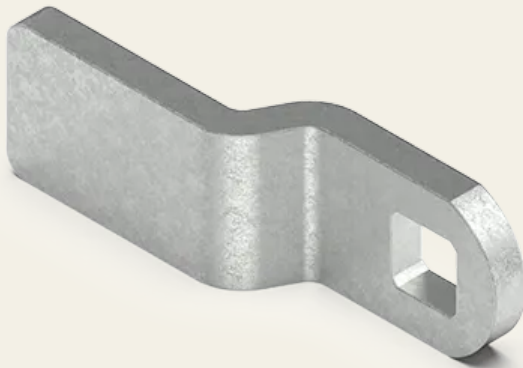

XXXXX XXXXXXXXXXXXX

SECURITY
MADE IN GERMANY
SINCE 1883

XXXXXXXXXXXXXXXXXXXX XXXXXXXX XXXXXXXX XXX XXXXXXXXXXXXXXXXXXXXXXX
XXXXXXXX Mammut XX -7,5 mm Offset

XX. XXXXXXXXXXXXX: V02067080

XXXXXXXXX XXXXXXXXXXXXXXXXXXXXX

XXXXXX

XXXXXXXXXX

XXXXXXXXXXXXXX

XXXXXXXXXXXXXXXXXXXX

XXXXXX

XXXXXX

XXXXXXXXXXXXXXXXXXXX

XXXXXXXXXX XX XXXX XXXXXXXXXXXXXXXXXXXXXXX XXXXXXXXXXXXX XXXXXXXXXXXXX Mammut