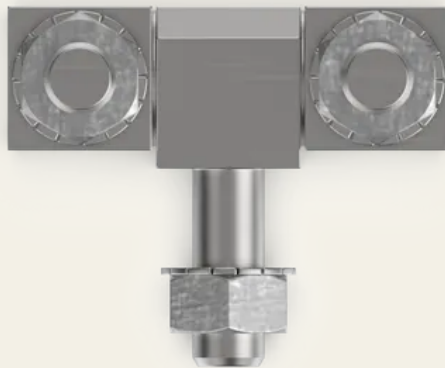

STUV	STUV
STUV	STUV
STUV	STUV M8
STUV	STUV
STUV	STUV
STUV	270°
STUV	STUV

XXXXXXXXXXXXXXXXXXXX

XXXXXXXXXXXX

XX XXXXXXX XXXXXX 80mm

XXXXXXXXXX LxBxH

49 x 18 x 18 mm

XXXXX XXXXXXXXXXXX

270°

XXXXXXXXXXXXXXXXXXXX [mm]

Ø 8,5 x 33 XXXXXXXX XXXXXXX XXXXX

XXXX XXXXXXX

XXXXX / XXXXXXXX

| SECURITY
MADE IN GERMANY
SINCE 1883