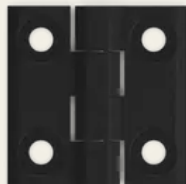

STUV, 40x40

STUV: V05405040

STUV is a... 30%... 180°

STUV

- STUV
- STUV
- STUV / STUV
- STUV 180°
- STUV STUV STUV STUV

STUV

Table with 2 columns and 5 rows containing technical specifications and descriptions.

XXXXXXXXXXXXXXXXXXXX

XXXXX XXXXXXXXXXXX

180°

XXXXXXXXXX

XXXXXXXXXXXX

XXXXXXXXXXXXXXXXXX

30% XXXXXXXXXXXX X XXXX XXXXXXXX

XXXXXXXXXX LxBxH

60 x 60 x 5 mm

XXXXX XXXXXXXXXXXX

180°

XXXX XXXXXXX

XXXXX / XXXXXXXX

| SECURITY
| MADE IN GERMANY
| SINCE 1883