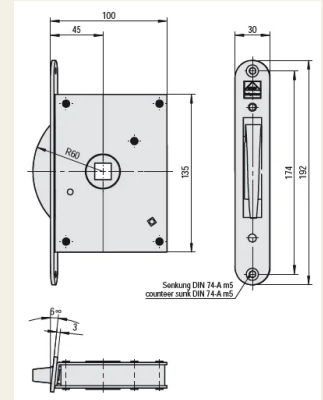

Escutcheon - 14mm square - not lockable

Article No.: KSS 100

Properties

- Without locking device
- Nut 14 mm
- For right- or left-hand versions
- With steel worm gear
- Backset 45 mm
- Suitable for use in ovens

Locations

- Cold room manufacturer
- Insulated door manufacturer
- Metal/door construction
- Refrigerated door manufacturer
- Oven manufacturer

Technical data

Material	Steel
Surface	Zinc-plated
Door version	Right-hand version / left-hand version
Locking function	Presses

Technical data

Locking type	Blind
Multi-point locking system	No
Door type	Hinged door
Accessories	Lever handle, strike plate
Nut [mm]	14
Faceplate dimension [mm]	192 x 30
Forend material	Steel
Material deadbolt	Steel investment casting
Lock housing material	Steel
Backset [mm]	45
Distance [mm]	0