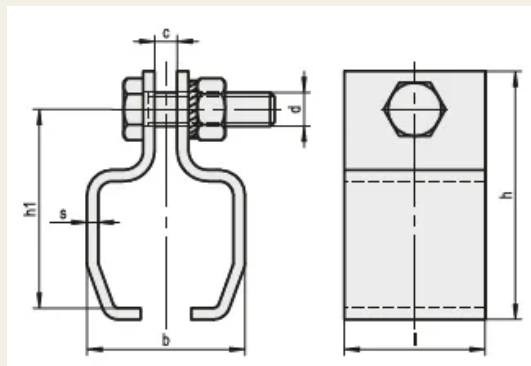

Clamp for profile rails

Article No.: TÛ1000

The clamps are used in combination with the profile runners.

Properties

— steel, zinc-plated and chromated

Functional description

The suspension clamps are available in various dimensions.