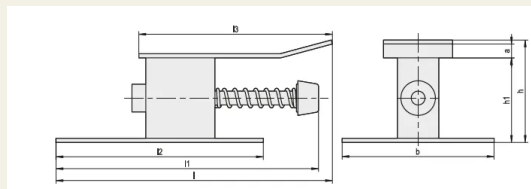

Spring-loaded door and gate buffer

Article No.: TÛ2150

The spring-loaded buffers limit the travel of the rollers.

Properties

— steel, zinc-plated and chromated

Functional description

The buffers are available in various dimensions.