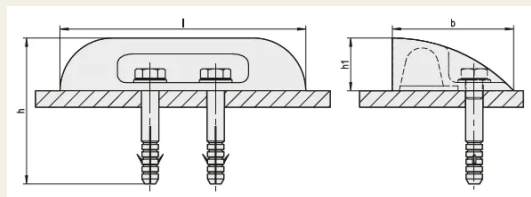

Adjustable turtle guide

Article No.: TÛ2600

The turtle guides restrict the wing and guide it.

Properties

— Steel, zinc-plated and chromated

Functional description

The guides catch the sash and hold it in position during closing.