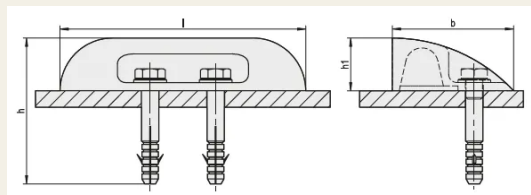

## Adjustable turtle guide

Article No.: TÛ2600

The turtle guides restrict the wing and guide it.

### Functional description

The guides catch the sash and hold it in position during closing.