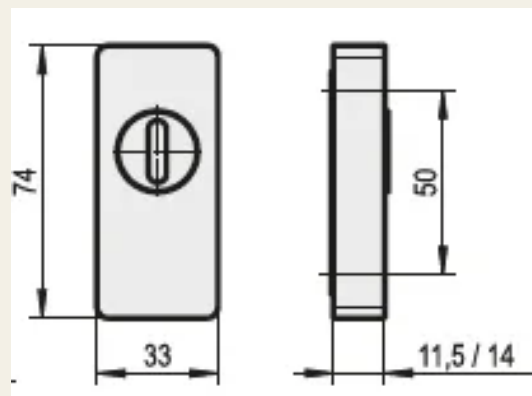

Security escutcheons for profile cylinders

Article No.: TÛ550

The sliding rosettes are commonly used for insert parts on the outside of doors. They are available in aluminium or stainless steel and have integrated pull protection for the cylinders.

Functional description

The bezel is angular and available in different heights.

**Technical data**

Colour

Silver

Dimensions [mm]

74 x 33 x 11.5/14