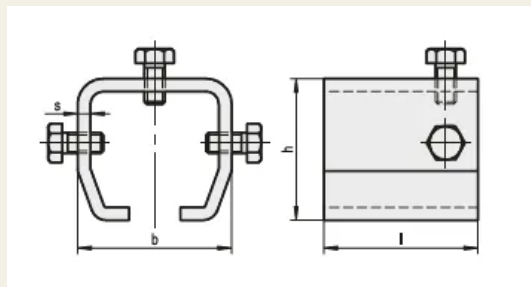

Slip-on sleeve for profile rails

Article No.: TÛ900

The push-on sleeves are used in combination with the profile runners.

Properties

- Steel bright or steel zinc-plated

Functional description

The push-over sockets are available in various dimensions.