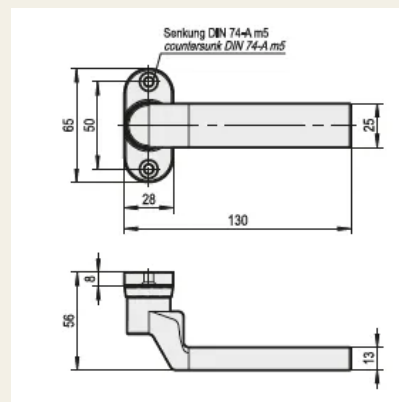

Aluminium push button pair incl. bezel

Article No.: V16301200

L-shaped door handle pairs as a set.

Properties

- Full shutter 8 x 90 mm included
- Bezel fixed and rotatable

Functional description

This aluminium handle set includes two handles and a square pin, 8 x 90 mm. The bezels of the handles are rounded and designed for visible screw fastening.

Technical specifications

Material	Aluminium
Surface	Anodised
Colour	Silver